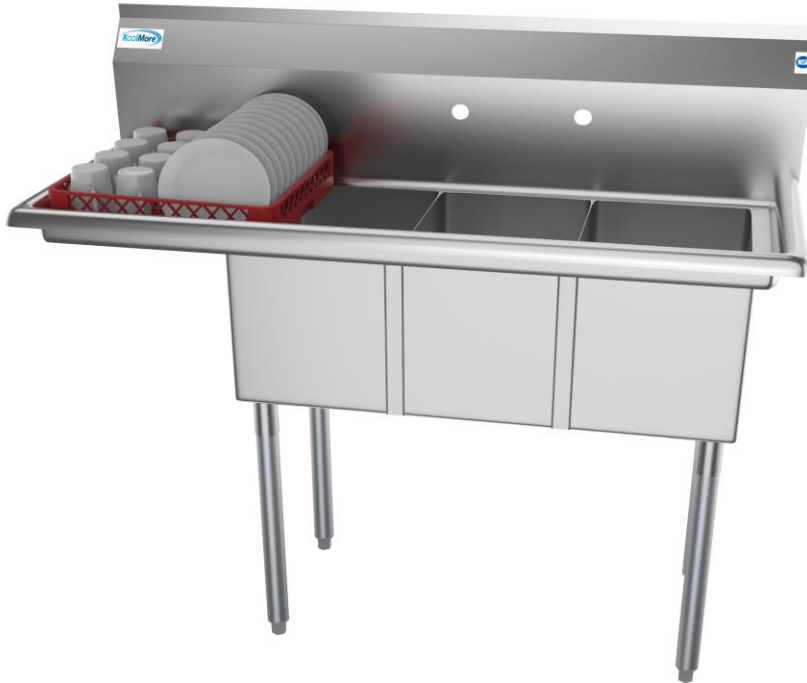

## Spec sheet 3 Compartment Stainless Steel Sinks

### SC101410-12L3

#### ***Material:***

- T-304 18 ga. Stainless Steel Deck & Bowls
- Galvanized Steel Legs
- Adjustable Plastic Bullet Feet 1-1/2-Inches

#### ***Features:***

- 1/4" Pitched Drainboards To Ensure Proper Drainage
- 1 1/2" Rounded Front and Side Edges
- Accommodates 8" On Center Faucets
- Drains Included
- 10" Backsplash

PartNumber	Unit Size (lxw)	Bowl Dim. (lxwxh)	Sets of FaucetHoles	Drainboard	Legs
SC101410-12L3	54. x 20	10" x 14" x 10"	1	(1)-12"	Galvanized Steel